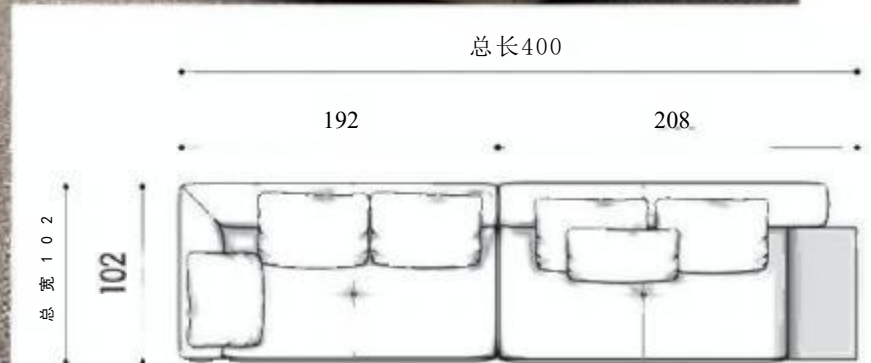

SF1936 Minotti Connery