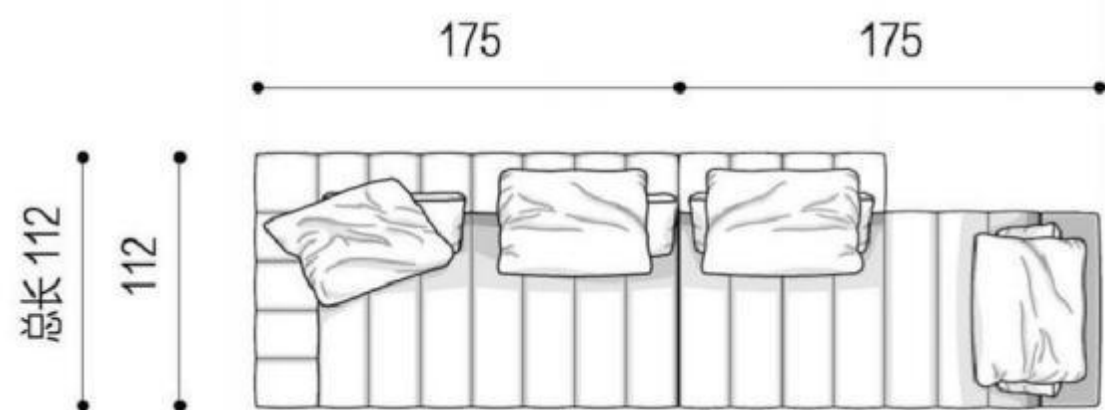

SF1925 Minotti Freeman