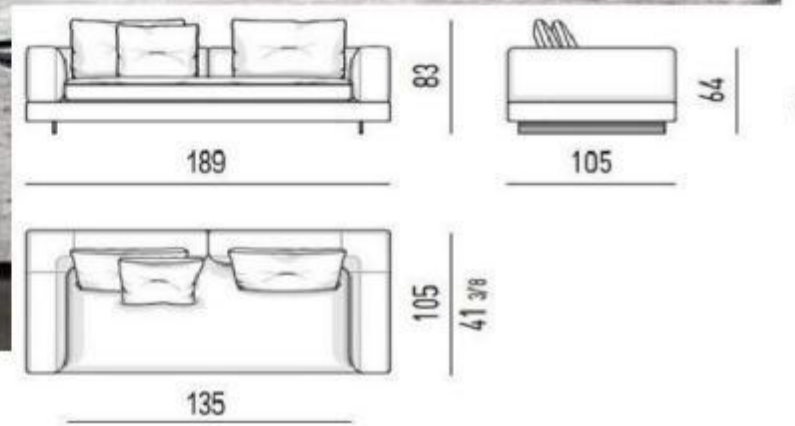

MODEL SF1926 Minotti