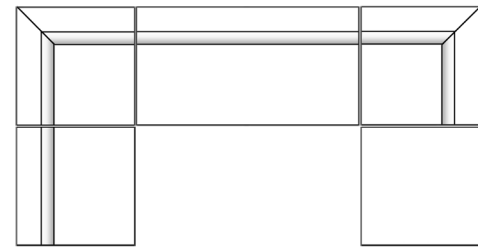

Victor Pouf
98 W x 94 D x 43 H

Victor Corner
98 W x 94 D x 67 H

Victor 1 Seater
98 W x 94 D x 67 H

Victor 2 Seater
190 W x 94 D x 67 H

These are the 4 different elements of our 'Victor Modular Sofa'

1 Seater

2 Seater

Corner

Pouf

These 3 compositions give an idea of the endless possibilities of our 'Victor Modular Sofa'

Composition A

1 SEATER + CORNER + 2 SEATER + CORNER + 2 SEATER + POUF

Composition B

2 SEATER + CORNER + 2 SEATER + CORNER

Composition C

1 SEATER + CORNER + 2 SEATER + CORNER + POUF

Victor 1 Seater
98 W x 94 D x 67 H

Victor Corner
98 W x 94 D x 67 H

Gymnasium 240

192 W x 100 D x 71 H
210 W x 100 D x 71 H
242 W x 100 D x 71 H
282 W x 100 D x 71 H
322 W x 110 D x 71 H