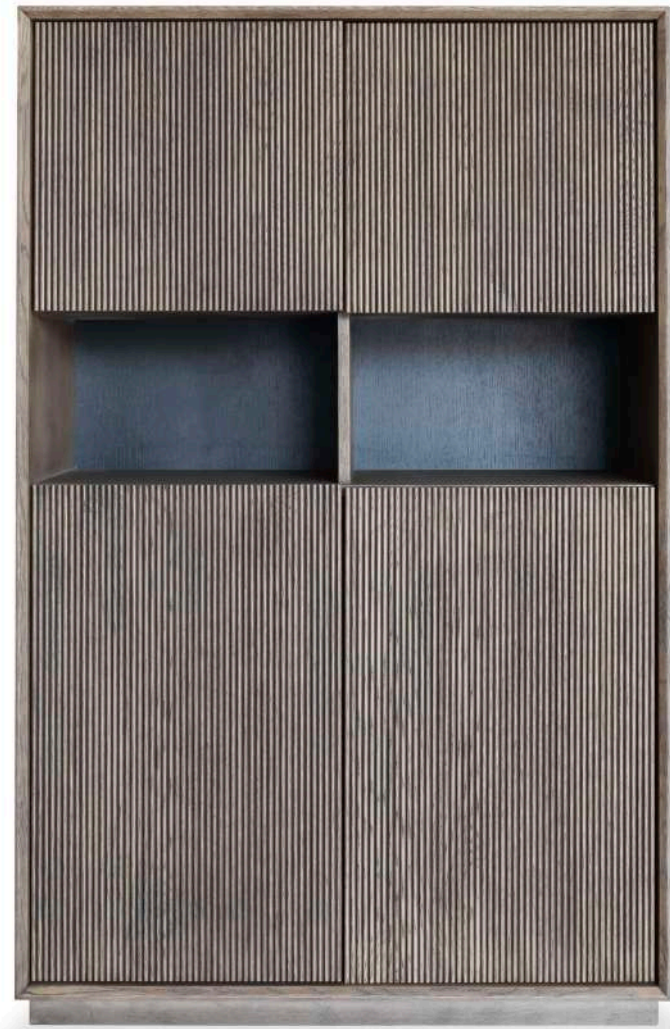

Aaron Console
OAK BC
150 W x 42 D x 76 H

Aaron Shelving
RUSTICAL OAK / OAK BC
100 W x 42 D x 230 H

Senna Pouf Table
RUSTICAL OAK / BC OAK
115 W x 60 D x 46 H

Boston Coffee Table
Rustical Oak
110 W x 110 D x 40 H

Dawson TV Dresser
RUSTICAL OAK / BC OAK
220 W x 43 D x 60 H

Dawson Bar Cabinet
RUSTICAL OAK / BC OAK
110 W x 43 D x 175 H

Dawson Bookcase
RUSTICAL OAK / BC OAK
80 W x 32 D x 175 H

Dawson Cabinet
RUSTICAL OAK / BC OAK
80 W x 43 D x 210 H