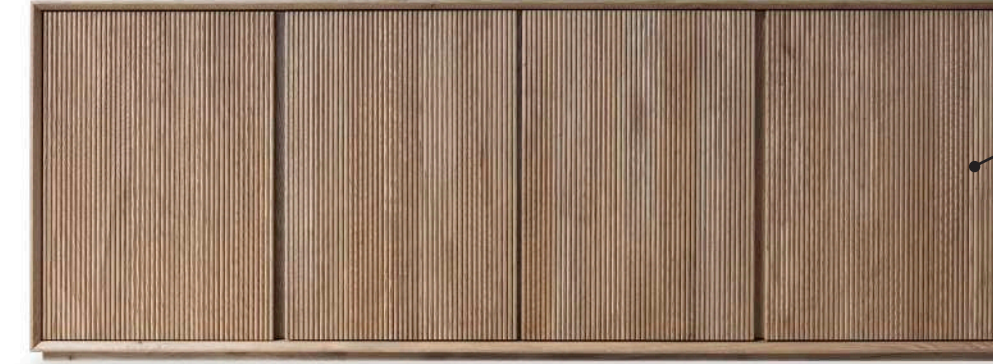

Dawson Dresser
RUSTICAL OAK / BC OAK
220 W x 43 D x 80 H